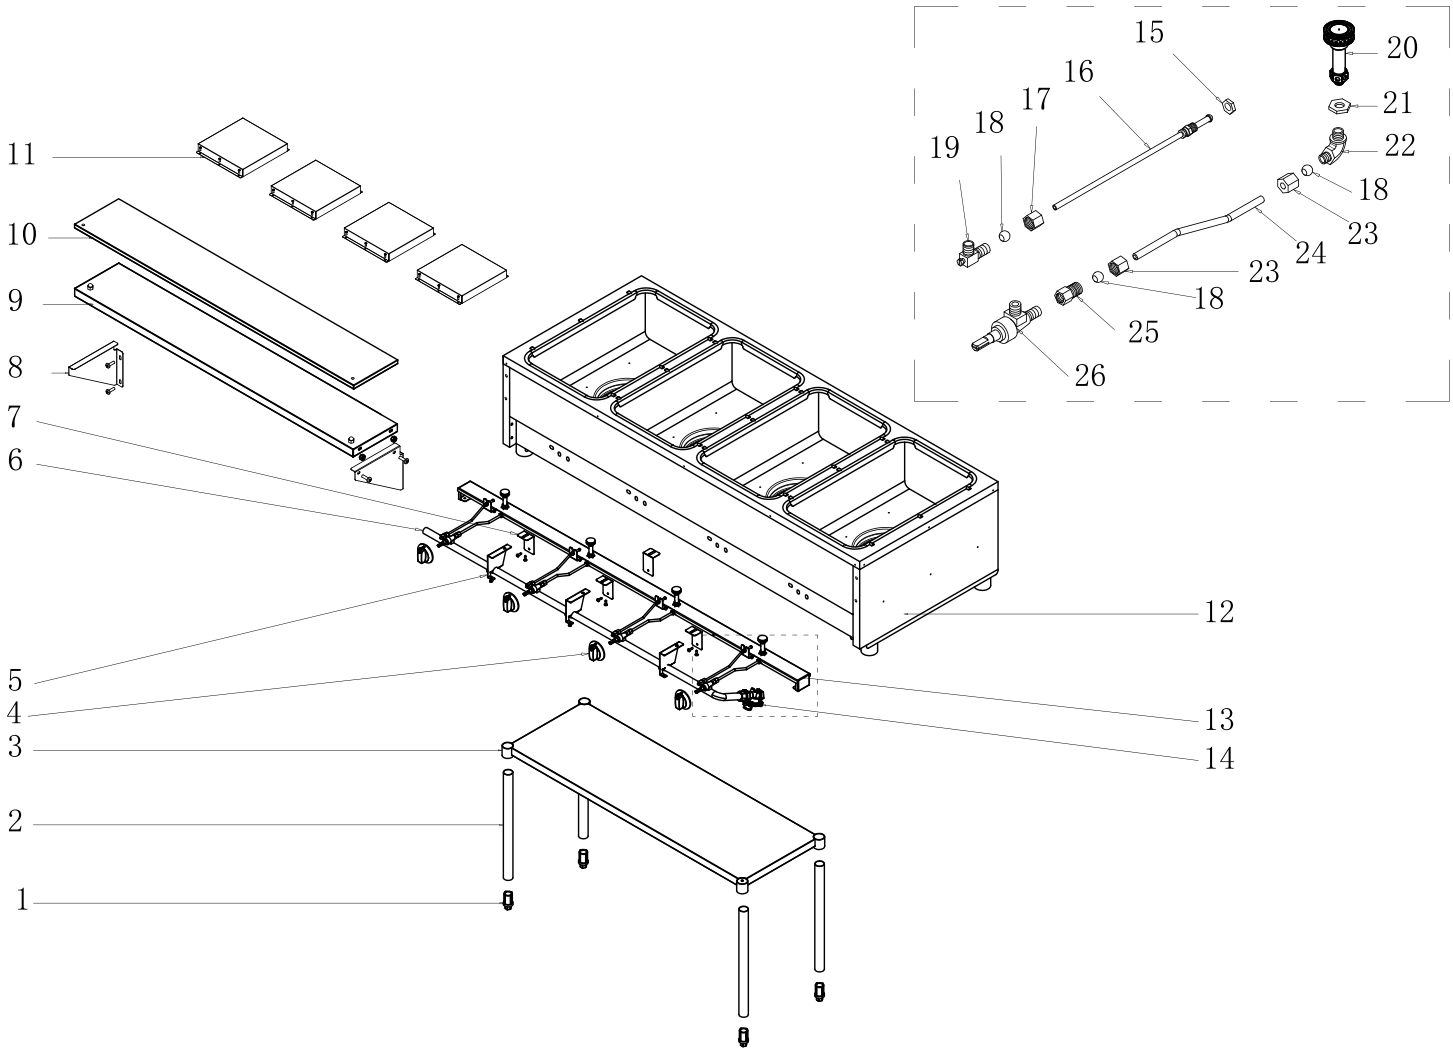

# Parts Breakdown

Model FW-CN-0004-NG 47344

# Parts Breakdown

---

## Model FW-CN-0004-NG 47344

Item No.	Description	Position	Item No.	Description	Position	Item No.	Description	Position
AI675	Feet for 47344	1	AI713	Poly Cutting Board for 47344	10	AI693	Elbow Pipe for 47344	19
AI676	Leg Pipe for 47344	2	AI714	Cover for 47344	11	AI694	Jet Burner for 47344	20
AI710	Under Shelf for 47344	3	AI715	Body for 47344	12	AI695	Lock Nut for 47344	21
AI678	Knob for 47344	4	AI716	Long Support Frame for 47344	13	AI696	Elbow Pipe for 47344	22
AI679	Support Frame for 47344	5	AI688	Regulator for 47344	14	AI697	Lock Nut for 47344	23
AI711	Gas Pipe for 47344	6	AI689	Lock Nut for 47344	15	AI718	Burner Gas Pipe for 47344	24
AI681	Support Frame for 47344	7	AI717	Pilot Burner for 47344	16	AI699	Lock Nut for 47344	25
AI682	Bracket for 47344	8	AI691	Lock Nut for 47344	17	AI700	Gas Valve for 47344	26
AI712	Shelf for Cutting Board for 47344	9	AI692	Circle Hoop for 47344	18			